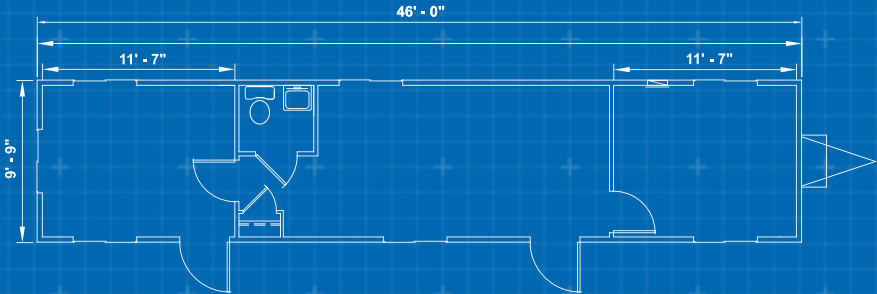

50' x 10' OFFICE TRAILER

+ —

In addition to your office solution, we can provide additional products and services that complete your space- creating a more productive, comfortable, and safe work environment.

CUSTOMIZATION

- Steps & Ramps
- Furniture & Appliances
- Technology
- Site Services
- Loss Protection

Dimensions

50' Long (including hitch)
 46' Box size
 10' Wide
 8' Ceiling height

Exterior Finish

Aluminum or wood siding
 I-Beam Frame
 Standard drip rail gutters