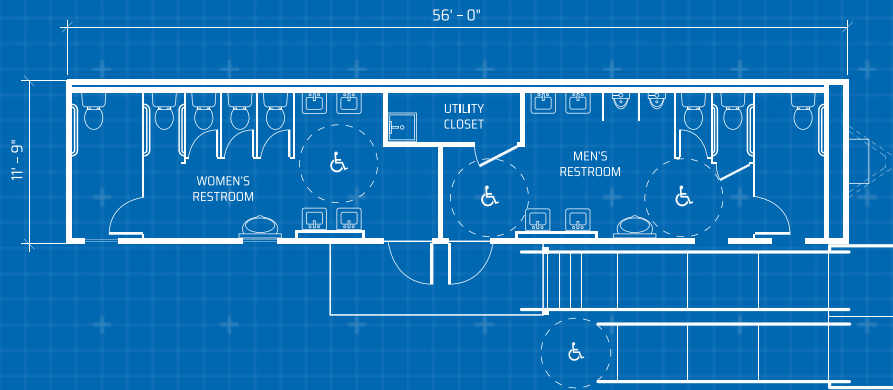

60' x 12' TOILET TRAILER

Our 60' x 12' toilet trailers are the most complete, most versatile portable restroom option on the market and can accommodate up to 100 people. They're perfect for events and construction sites alike.

CUSTOMIZATION

- Steps & Ramps
- Site Services
- Protection Plans

Dimensions

60' Long (including hitch)
 56' Box size
 12' Wide
 8' Ceiling height

Exterior Finish

Aluminum or wood siding
 I-Beam Frame
 Standard drip rail gutters