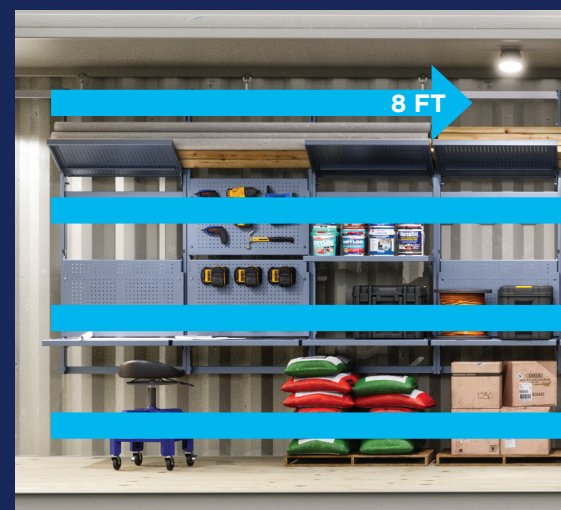

### MAXIMIZE YOUR CAPACITY

From 200-pound capacity pegboards to 300-pound-per-shelf capacity on surfaces, PRORACK™ can handle it all, and meets the highest standards of BIFMA and ANSI certification.