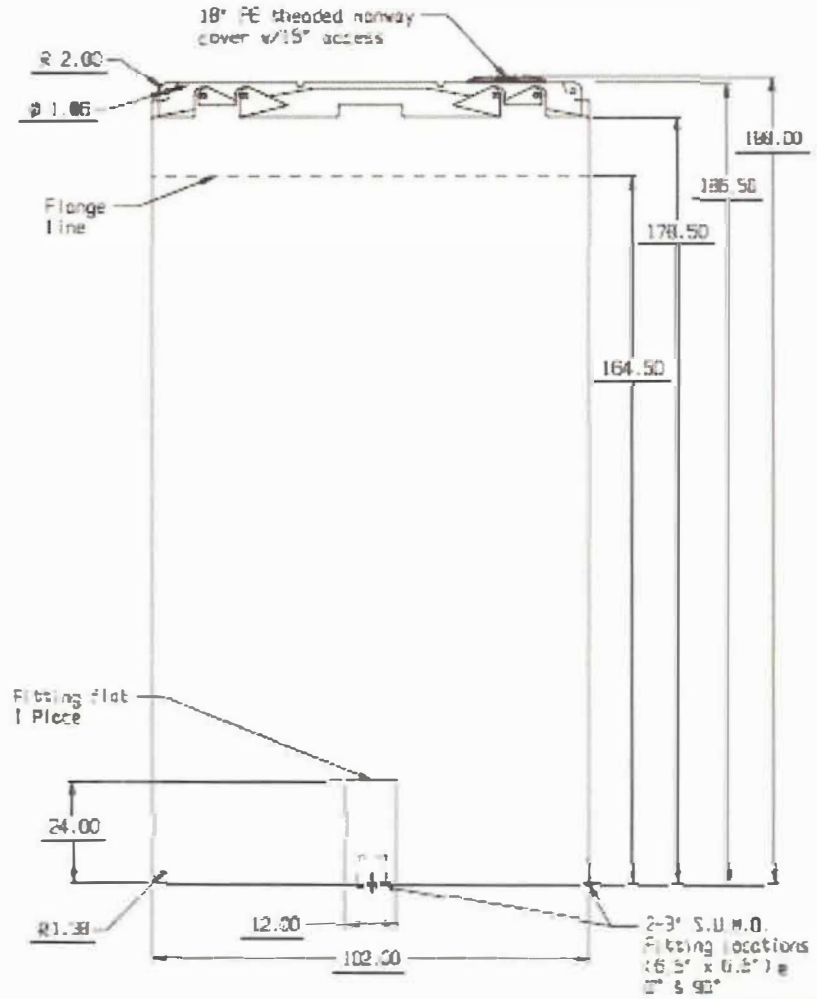

(all dimensions in inches)

CAUTION

**DO NOT PLAY IN, ON OR
AROUND OR OCCUPY THIS
CONTAINER FOR ANY PURPOSE**

475-0007

QUALITY CONTROL

DATE TESTED

EVERGREEN
TANK
SOLUTIONS

EvergreenTank.com

TANK DIVISION

HYDRO TEST DATE

CAUTION

ENTRY MAY BE FATAL.

**THIS SPACE MAY CONTAIN
EXPLOSIVE TOXIC GASES OR
LACK SUFFICIENT OXYGEN.**

**APPROPRIATE SAFETY MEASURES
MUST BE TAKEN BEFORE ENTERING**

**EVERGREEN
TANK
SOLUTIONS**