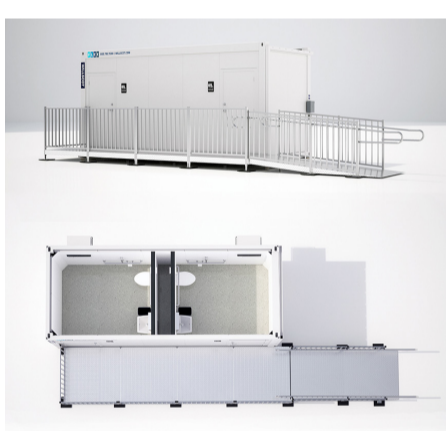

Get all your Specs here!
[Download Spec Sheet](#)

[Reserve Now](#)

32' X 8' Toilet Trailer

Size
256 sq. ft.
8' Ceiling height
8' Wide
28' Box size
32' Long (including hitch)
Serves up to 60 people

Finishes
Exterior Finish
Aluminum or wood siding
I-Beam Frame
Standard drip rail gutters
Interior Finish
Paneled walls
vinyl tile floor
Gypsum ceiling or T-grid suspended ceiling

Get all your Specs here!
[Download Spec Sheet](#)

[Reserve Now](#)

60' X 12' Toilet Trailer

Size
720 sq. ft.
8' Ceiling height
12' Wide
56' Box size
60' Long (including hitch)
Serves up to 100 people

Finishes
Exterior Finish
Aluminum or wood siding
I-Beam Frame
Standard drip rail gutters
Interior Finish
Paneled walls
vinyl tile floor
Gypsum ceiling or T-grid suspended ceiling

Get all your Specs here!
[Download Spec Sheet](#)

[Reserve Now](#)

64' X 12' Toilet Trailer

Size
768 sq. ft.
8' Ceiling height
12' Wide
60' Box size
64' Long (including hitch)
Serves up to 120 people

Finishes
Exterior Finish
Aluminum or wood siding
I-Beam Frame
Standard drip rail gutters
Interior Finish
Paneled walls
vinyl tile floor
Gypsum ceiling or T-grid suspended ceiling

Get all your Specs here!
[Download Spec Sheet](#)

[Reserve Now](#)

FLEX Toilet Unit

Size
160 sq. ft.
8' Ceiling height
8' Wide
20' Long
Serves up to 40 people

Customizations
Ground level entry
High security steel
Stacks up to 3 stories high