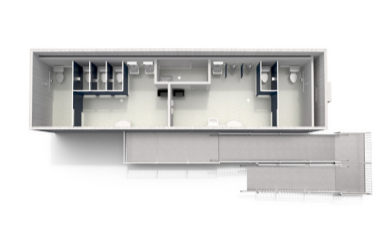

Product Options

20' X 8' Toilet Trailer

Size
160 sq. ft.
8' Ceiling height
8' Wide
16' Box size
20' Long (including hitch)
Serves up to 40 people

Finishes
Exterior Finish
Aluminum or wood siding
I-Beam Frame
Standard drip rail gutters
Interior Finish
Paneled walls
vinyl tile floor
Gypsum ceiling or T-grid suspended ceiling

Get all your Specs here!
[Download Spec Sheet](#)

[Reserve Now](#)

32' X 8' Toilet Trailer

Size
256 sq. ft.
8' Ceiling height
8' Wide
28' Box size
32' Long (including hitch)
Serves up to 60 people

Finishes
Exterior Finish
Aluminum or wood siding
I-Beam Frame
Standard drip rail gutters
Interior Finish
Paneled walls
vinyl tile floor
Gypsum ceiling or T-grid suspended ceiling

Get all your Specs here!
[Download Spec Sheet](#)

[Reserve Now](#)

48' X 12' Toilet Trailer

Size
576 sq. ft.
8' Ceiling height
12' Wide
44' Box size
48' Long (including hitch)
Serves up to 80 people

Finishes
Exterior Finish
Aluminum or wood siding
I-Beam Frame
Standard drip rail gutters
Interior Finish
Paneled walls
vinyl tile floor
Gypsum ceiling or T-grid suspended ceiling

Get all your Specs here!
[Download Spec Sheet](#)

[Reserve Now](#)

60' X 12' Toilet Trailer

Size
720 sq. ft.
8' Ceiling height
12' Wide
56' Box size
60' Long (including hitch)
Serves up to 100 people

Finishes
Exterior Finish
Aluminum or wood siding
I-Beam Frame
Standard drip rail gutters
Interior Finish
Paneled walls
vinyl tile floor
Gypsum ceiling or T-grid suspended ceiling