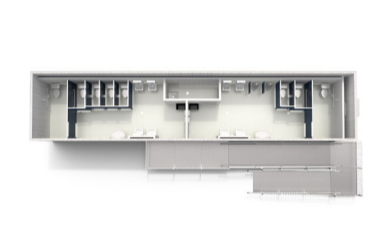

Get all your Specs here!
[Download Spec Sheet](#)

[Reserve Now](#)

32' X 8' Toilet Trailer

Size
256 sq. ft.
8' Ceiling height
8' Wide
28' Box size
32' Long (including hitch)
Serves up to 60 people

Finishes
Exterior Finish
Aluminum or wood siding
I-Beam Frame
Standard drip rail gutters
Interior Finish
Paneled walls
vinyl tile floor
Gypsum ceiling or T-grid suspended ceiling

Get all your Specs here!
[Download Spec Sheet](#)

[Reserve Now](#)

48' X 12' Toilet Trailer

Size
576 sq. ft.
8' Ceiling height
12' Wide
44' Box size
48' Long (including hitch)
Serves up to 80 people

Finishes
Exterior Finish
Aluminum or wood siding
I-Beam Frame
Standard drip rail gutters
Interior Finish
Paneled walls
vinyl tile floor
Gypsum ceiling or T-grid suspended ceiling

Get all your Specs here!
[Download Spec Sheet](#)

[Reserve Now](#)

60' X 12' Toilet Trailer

Size
720 sq. ft.
8' Ceiling height
12' Wide
56' Box size
60' Long (including hitch)
Serves up to 100 people

Finishes
Exterior Finish
Aluminum or wood siding
I-Beam Frame
Standard drip rail gutters
Interior Finish
Paneled walls
vinyl tile floor
Gypsum ceiling or T-grid suspended ceiling

Get all your Specs here!
[Download Spec Sheet](#)

[Reserve Now](#)

64' X 12' Toilet Trailer

Size
768 sq. ft.
8' Ceiling height
12' Wide
60' Box size
64' Long (including hitch)
Serves up to 120 people

Finishes
Exterior Finish
Aluminum or wood siding
I-Beam Frame
Standard drip rail gutters
Interior Finish
Paneled walls
vinyl tile floor
Gypsum ceiling or T-grid suspended ceiling