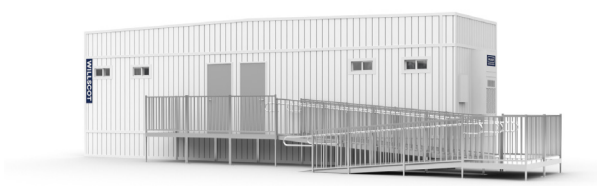

Product Options

20' X 8' Toilet Trailer

Size
160 sq. ft.
8' Ceiling height
8' Wide
16' Box size
20' Long (including hitch)
Serves up to 40 people

Finishes
Exterior Finish
Aluminum or wood siding
I-Beam Frame
Standard drip rail gutters
Interior Finish
Paneled walls
vinyl tile floor
Gypsum ceiling or T-grid suspended ceiling

Get all your Specs here!
[Download Spec Sheet](#)

[Reserve Now](#)

32' X 8' Toilet Trailer

Size
256 sq. ft.
8' Ceiling height
8' Wide
28' Box size
32' Long (including hitch)
Serves up to 60 people

Finishes
Exterior Finish
Aluminum or wood siding
I-Beam Frame
Standard drip rail gutters
Interior Finish
Paneled walls
vinyl tile floor
Gypsum ceiling or T-grid suspended ceiling

Get all your Specs here!
[Download Spec Sheet](#)

[Reserve Now](#)

48' X 12' Toilet Trailer

Size
576 sq. ft.
8' Ceiling height
12' Wide
44' Box size
48' Long (including hitch)
Serves up to 80 people

Finishes
Exterior Finish
Aluminum or wood siding
I-Beam Frame
Standard drip rail gutters
Interior Finish
Paneled walls
vinyl tile floor
Gypsum ceiling or T-grid suspended ceiling

Get all your Specs here!
[Download Spec Sheet](#)

[Reserve Now](#)

60' X 12' Toilet Trailer

Size
720 sq. ft.
8' Ceiling height
12' Wide
56' Box size
60' Long (including hitch)
Serves up to 100 people

Finishes
Exterior Finish
Aluminum or wood siding
I-Beam Frame
Standard drip rail gutters
Interior Finish
Paneled walls
vinyl tile floor
Gypsum ceiling or T-grid suspended ceiling