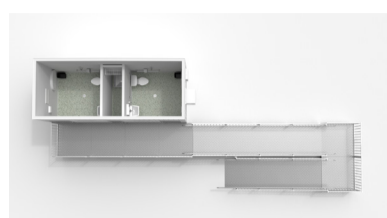

Product Options

20' X 8' Toilet Trailer

Size
160 sq. ft.
8' Ceiling height
8' Wide
16' Box size
20' Long (including hitch)
Serves up to 40 people

Finishes
Exterior Finish
Aluminum or wood siding
I-Beam Frame
Standard drip rail gutters
Interior Finish
Paneled walls
vinyl tile floor
Gypsum ceiling or T-grid suspended ceiling

Get all your Specs here!
[Download Spec Sheet](#)

[Reserve Now](#)

32' X 8' Toilet Trailer

Size
256 sq. ft.
8' Ceiling height
8' Wide
28' Box size
32' Long (including hitch)
Serves up to 60 people

Finishes
Exterior Finish
Aluminum or wood siding
I-Beam Frame
Standard drip rail gutters
Interior Finish
Paneled walls
vinyl tile floor
Gypsum ceiling or T-grid suspended ceiling

Get all your Specs here!
[Download Spec Sheet](#)

[Reserve Now](#)

48' X 12' Toilet Trailer

Size
576 sq. ft.
8' Ceiling height
12' Wide
44' Box size
48' Long (including hitch)
Serves up to 80 people

Finishes
Exterior Finish
Aluminum or wood siding
I-Beam Frame
Standard drip rail gutters
Interior Finish
Paneled walls
vinyl tile floor
Gypsum ceiling or T-grid suspended ceiling

Get all your Specs here!
[Download Spec Sheet](#)

[Reserve Now](#)

60' X 12' Toilet Trailer

Size
720 sq. ft.
8' Ceiling height
12' Wide
56' Box size
60' Long (including hitch)
Serves up to 100 people

Finishes
Exterior Finish
Aluminum or wood siding
I-Beam Frame
Standard drip rail gutters
Interior Finish
Paneled walls
vinyl tile floor
Gypsum ceiling or T-grid suspended ceiling